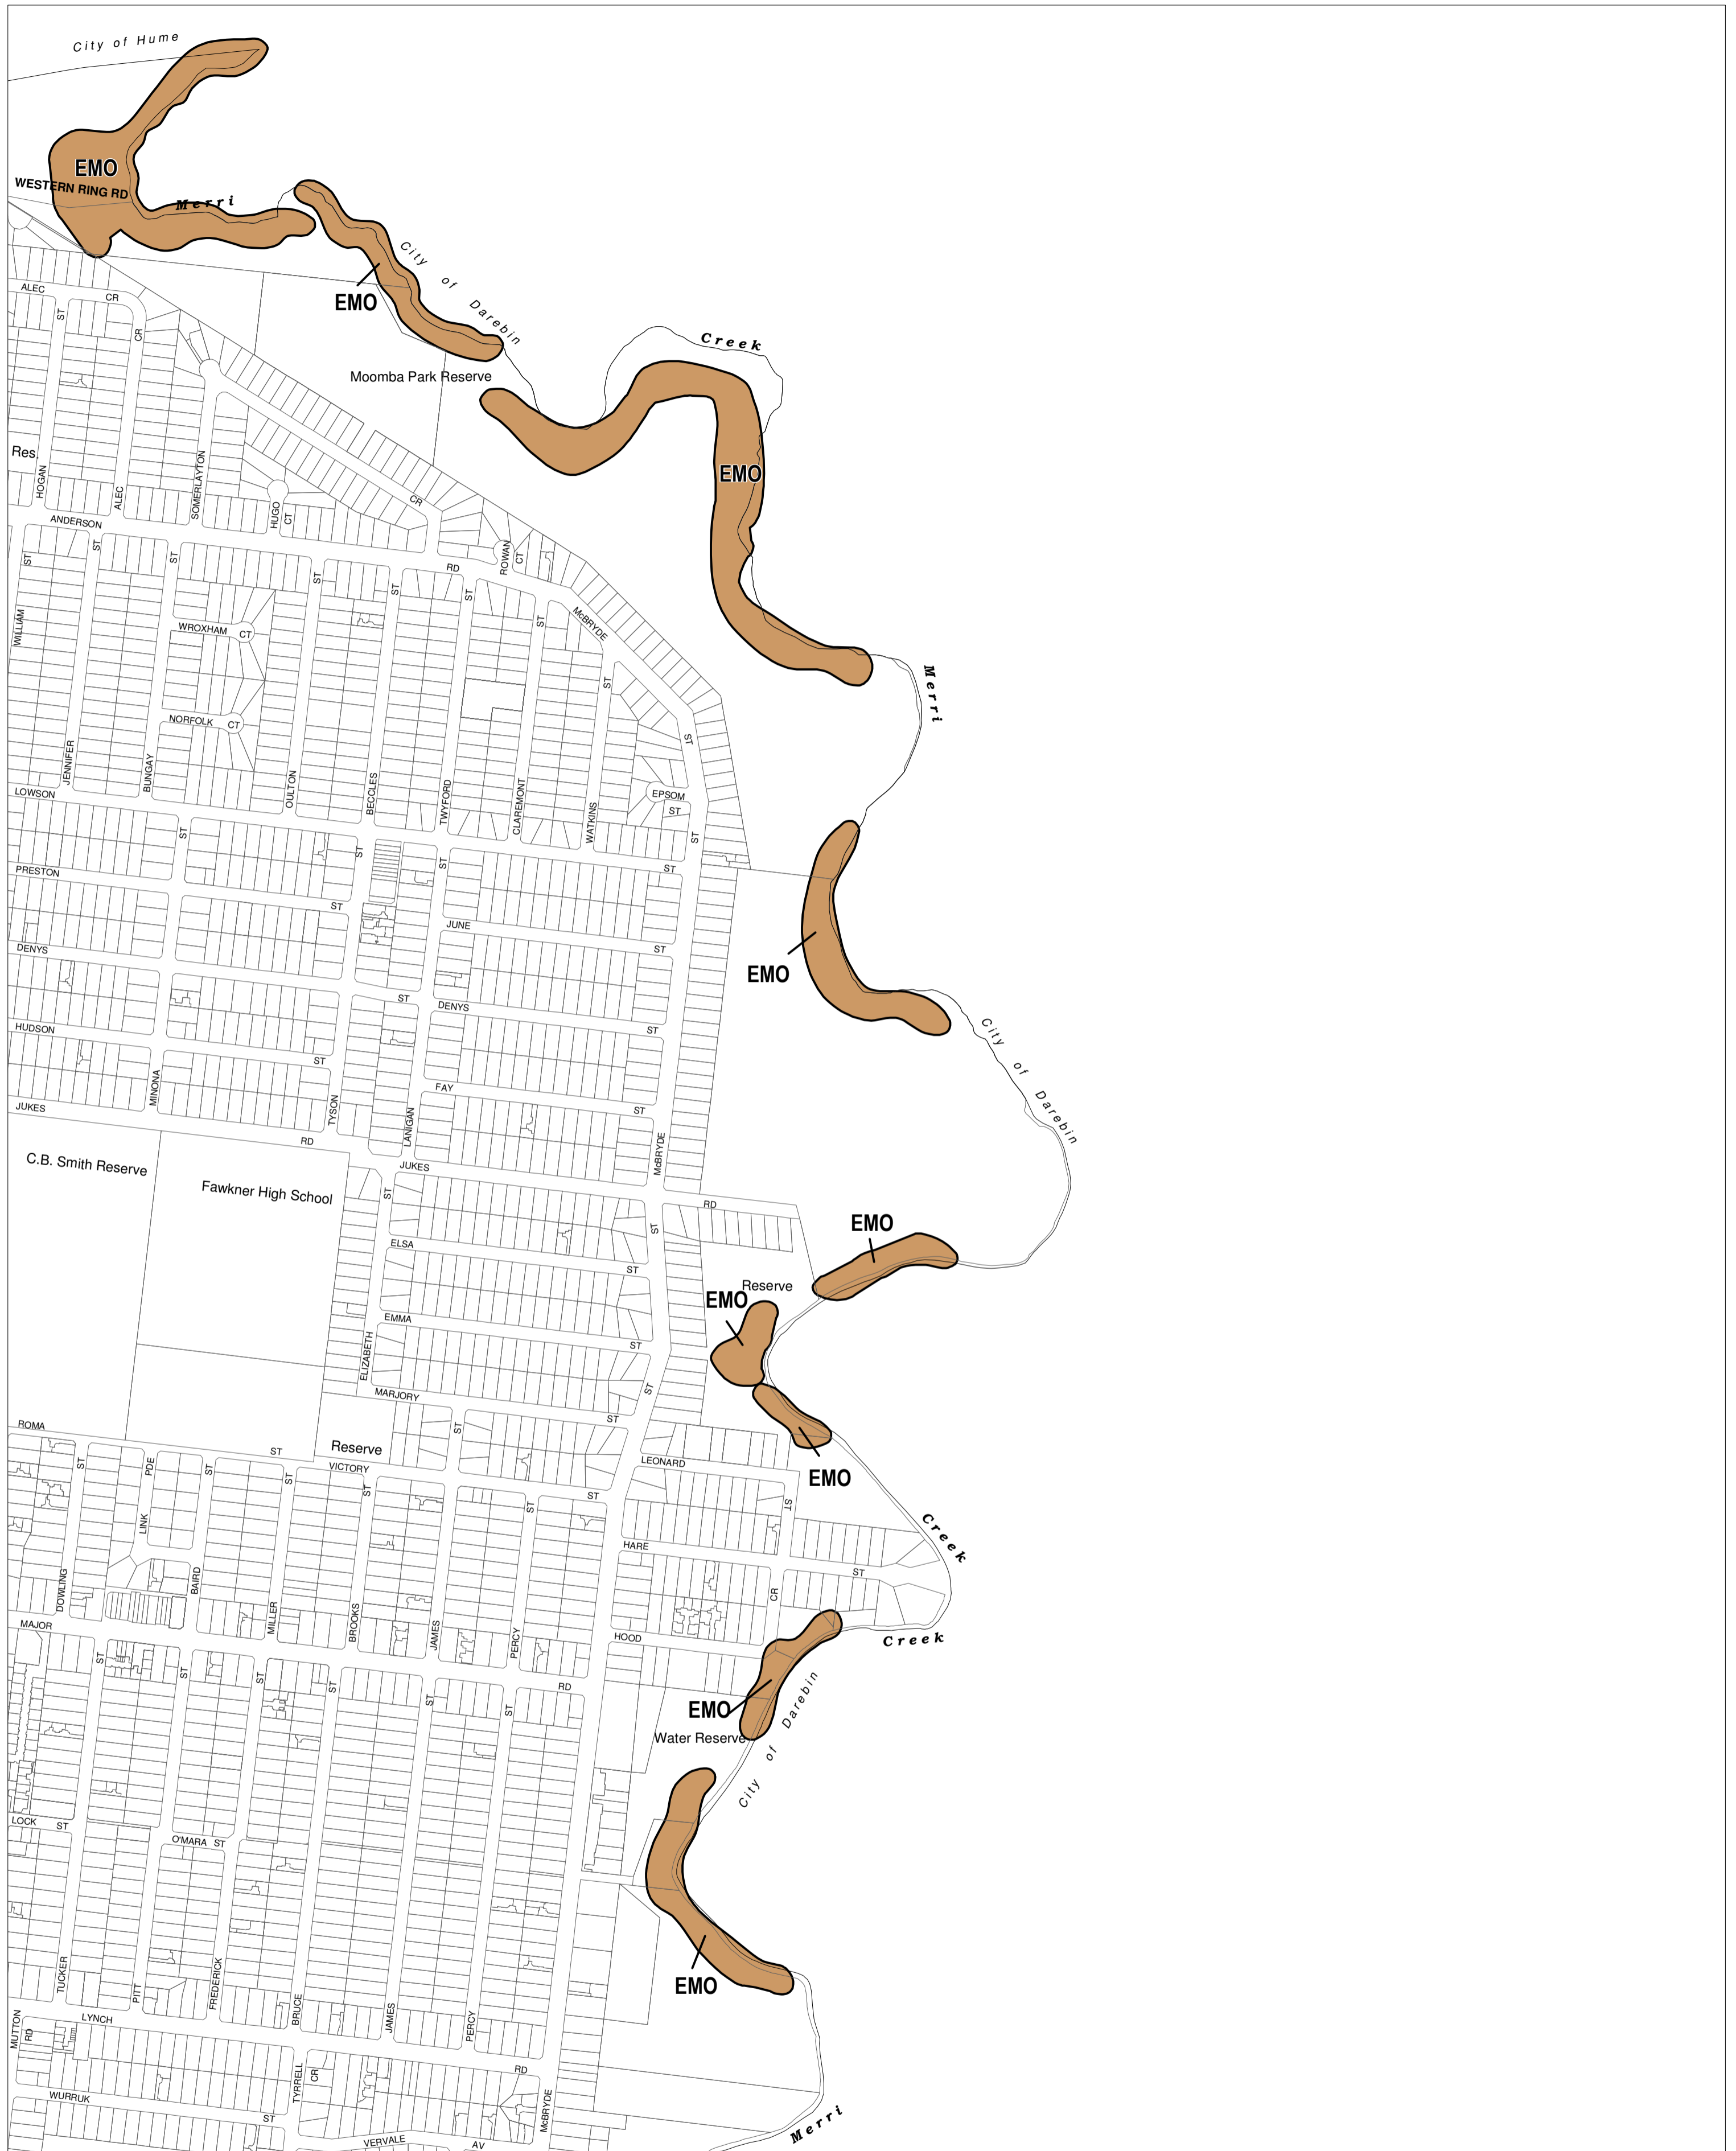

MORELAND PLANNING SCHEME - LOCAL PROVISION

Overlays

EMO Erosion Management Overlay

AUSTRALIAN MAP GRID ZONE 55

INDEX TO ADJOINING METRIC SERIES MAP

1	2	3	4	5
6	7	8	9	
10	11	12		
13	14	15		

Printed: 23/10/2012

AMENDMENT C83