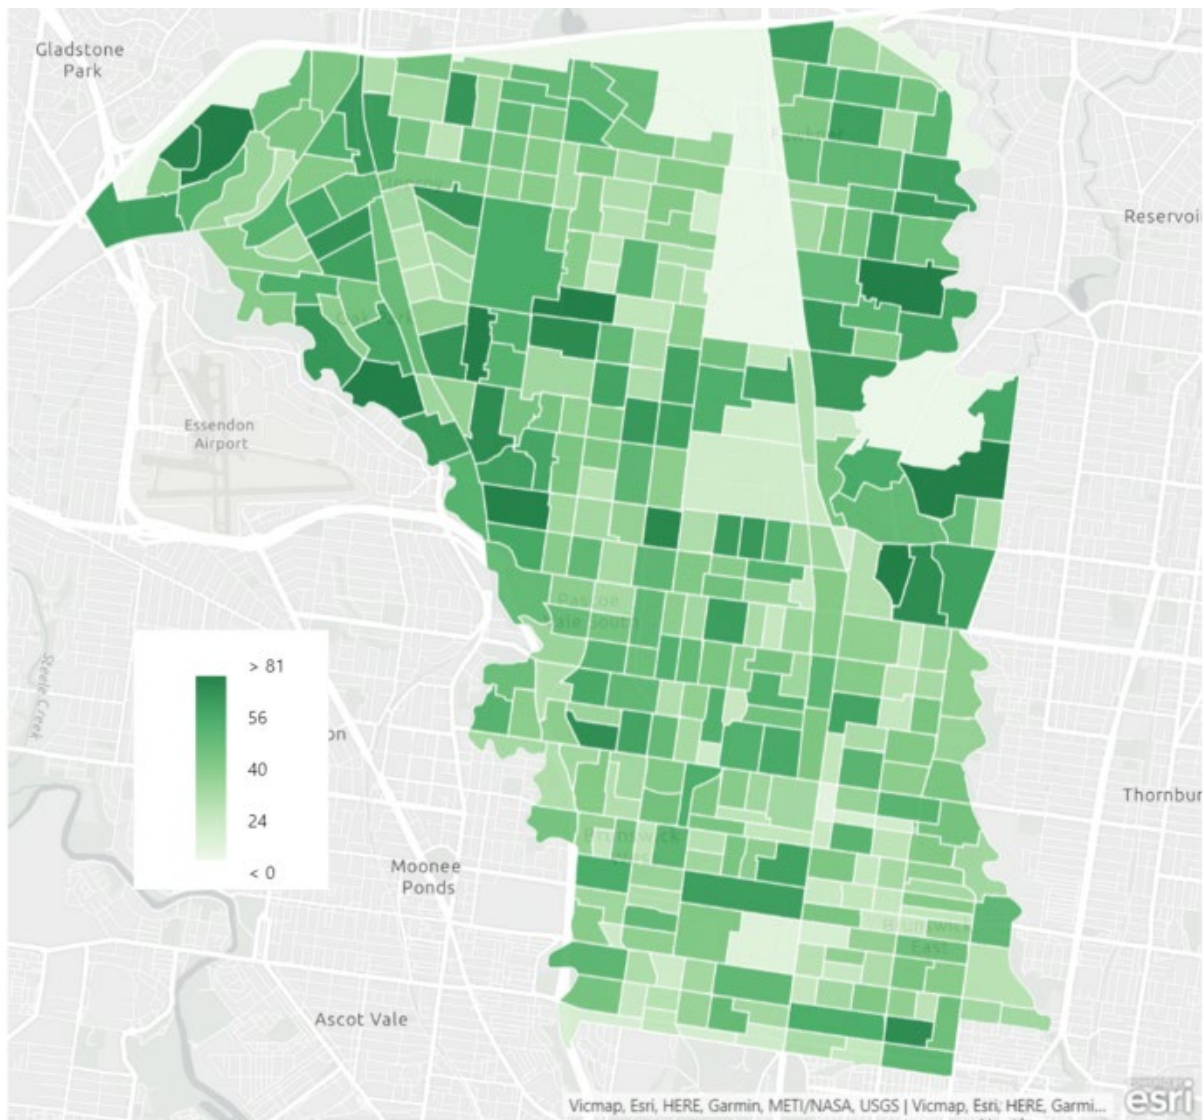

Families with young children

This brief provides information on families with young children living in Moreland, including single parent families. Data is drawn from the Australian Bureau of Statistics population census 2016.

In this brief

Heat map: Families with children younger than 15 years old.....	2
Heat map: Single parent family households.....	3
Moreland' suburbs at a glance: Families with young children less than 15 years old.....	4
Moreland's suburbs at a glance: Single parent families.....	5

Key insights

- There are more than 14,000 families with children under 15 years old living in Moreland.
- There are at least 5,650 single parent families living in Moreland.
- Hadfield, Fawkner and Glenroy have the highest proportion of single parent families, with nearly one in five families being single parent families in each suburb.

Further information

This brief has been developed by the Moreland City Council Research Team. It is based on the most recent data available at the time of publication. This brief may be updated in the future, please check our website for the latest version. For further information email research@moreland.vic.gov.au or phone 9240 1111.

Heat map: Families with children younger than 15 years old

Source: Australian Bureau of Statistics 2016 dwellings census total number of families with children under 15 years by Statistical Area 1 (SA1). Map prepared by Moreland Research Team on Power BI research@moreland.vic.gov.au