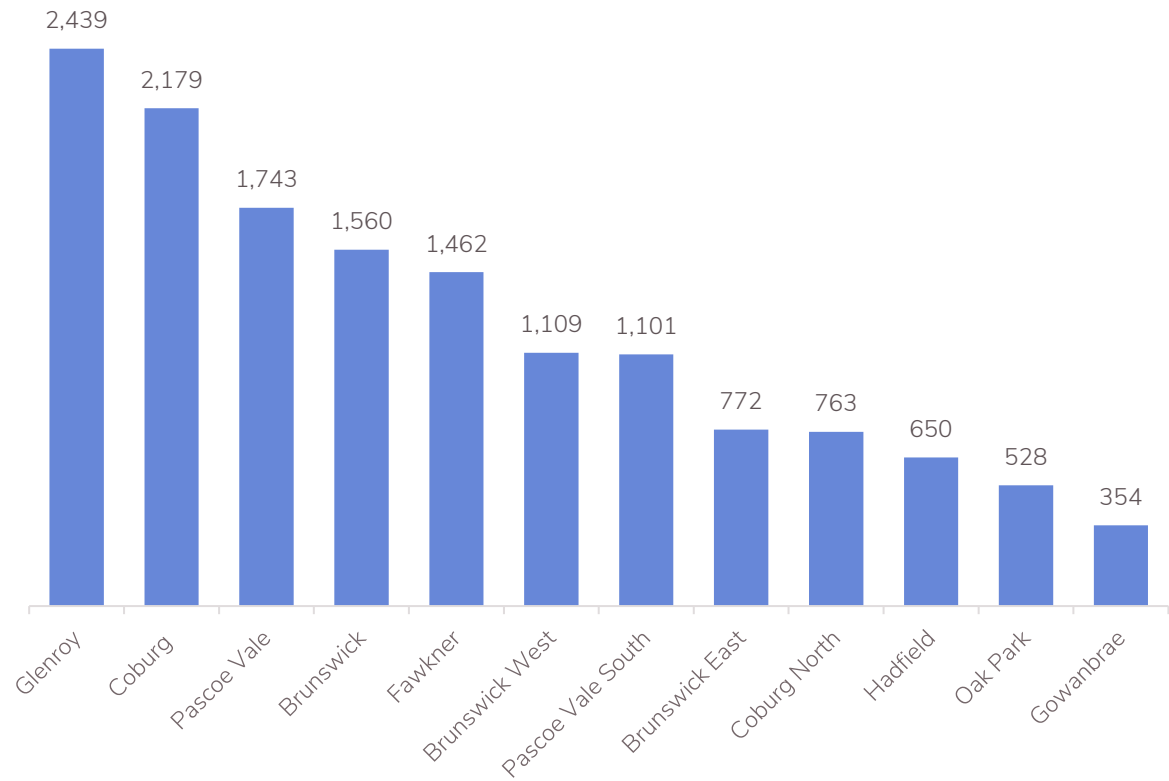

Moreland's suburbs at a glance: Families with young children less than 15 years old

Suburb	Families with children less than 15 years old (households)
Glenroy	2,439
Coburg	2,179
Pascoe Vale	1,743
Brunswick	1,560
Fawkner	1,462
Brunswick West	1,109
Pascoe Vale South	1,101
Brunswick East	772
Coburg North	763
Hadfield	650
Oak Park	528
Gowanbrae	354
Total	14,662

Source: Australian Bureau of Statistics population census 2016; number of family households with children <15 years by suburb