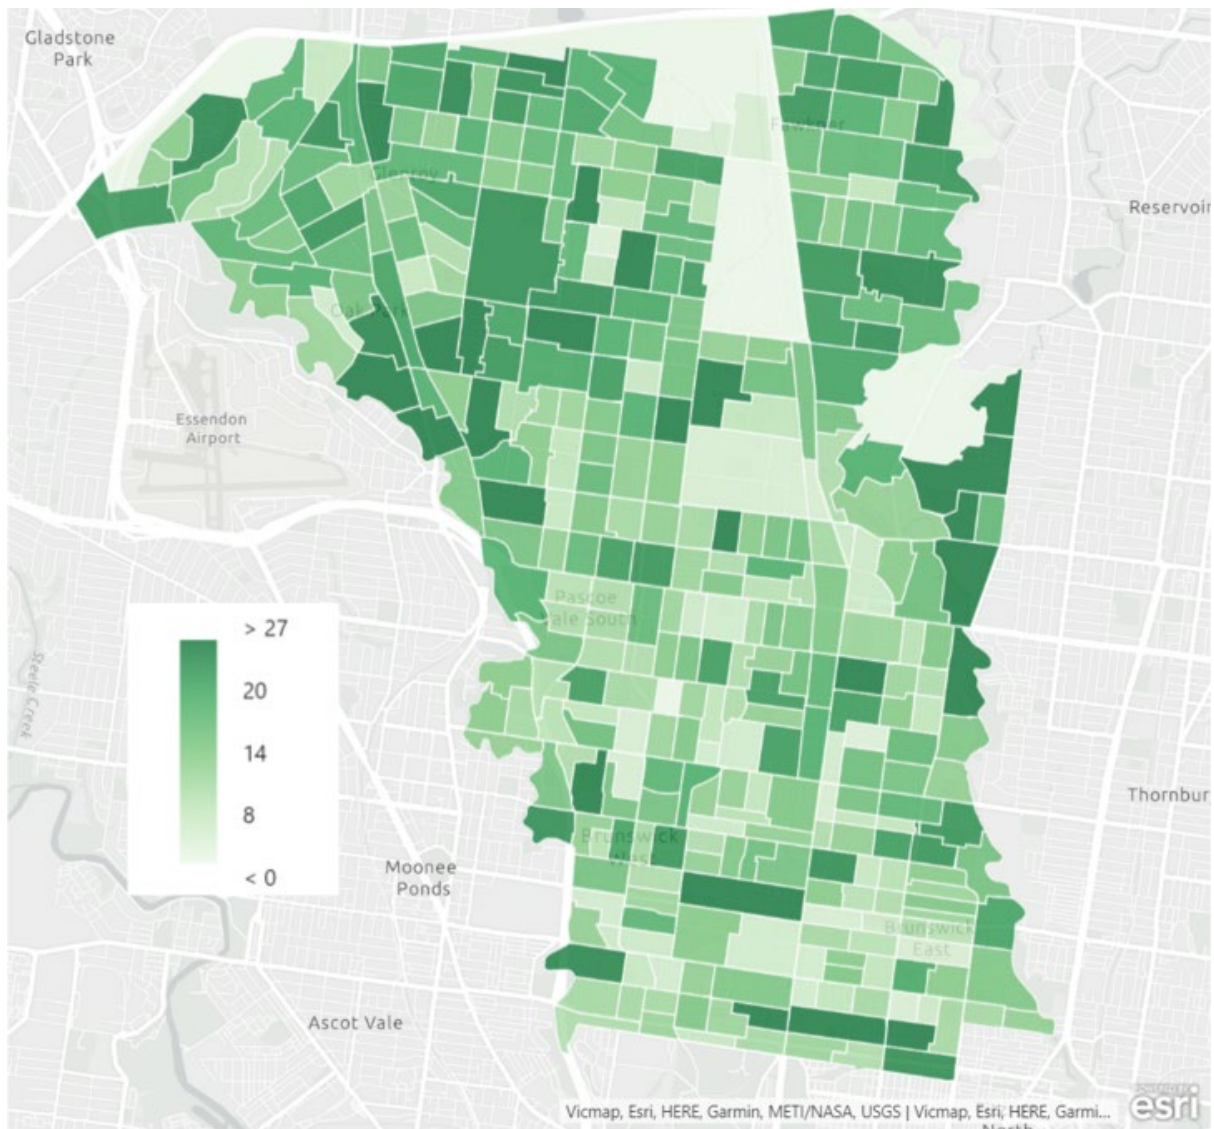

Heat map: Single parent family households

Source: Australian Bureau of Statistics 2016 dwellings census total number of households with single parent families by Statistical Area 1 (SA1). Map prepared by Moreland Research Team on Power BI research@moreland.vic.gov.au