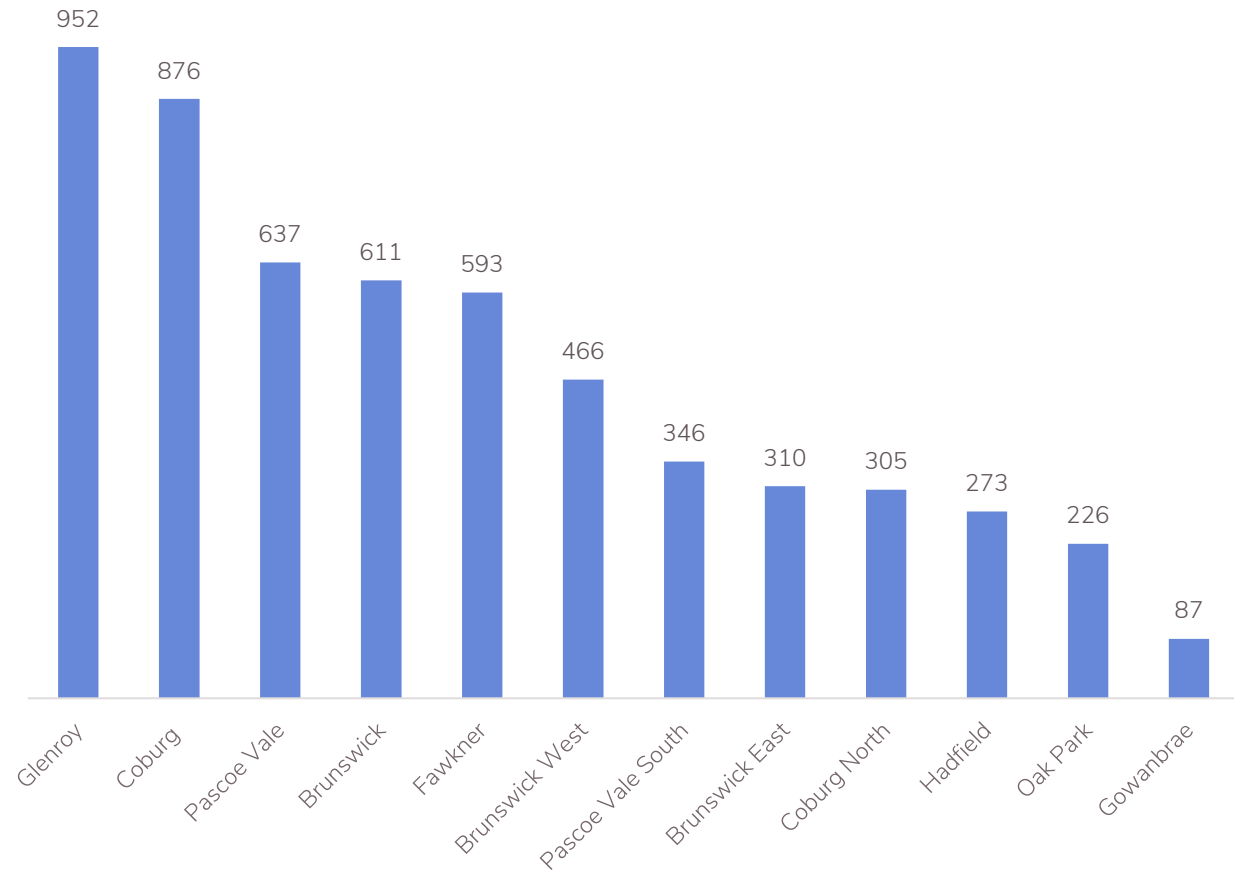

Moreland's suburbs at a glance: Single parent families

Suburb	Number of single parent families (households)
Glenroy	952
Coburg	876
Pascoe Vale	637
Brunswick	611
Fawkner	593
Brunswick West	466
Pascoe Vale South	346
Brunswick East	310
Coburg North	305
Hadfield	273
Oak Park	226
Gowanbrae	87
Total	5,689

Source: Australian Bureau of Statistics population census 2016; number of one parent family households by suburb