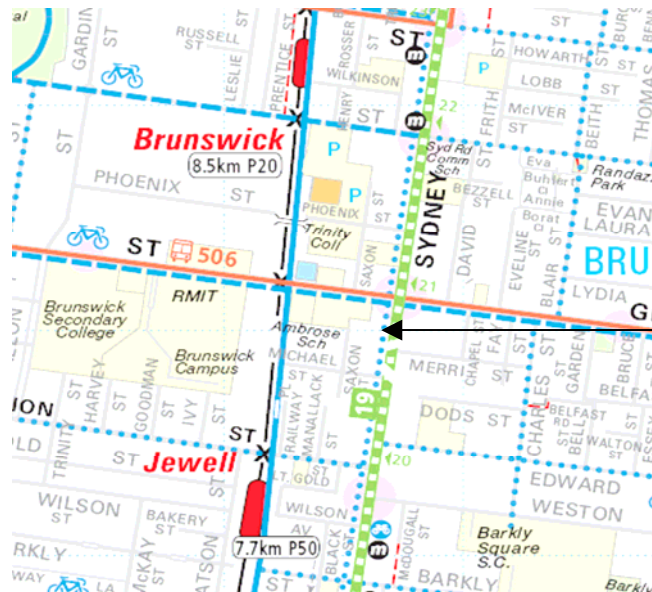

How to get to Brunswick Town Hall

Address:
233 Sydney Road
BRUNSWICK

Melway Reference: Map 29 G8

Parking

A limited amount of time-restricted parking is available in Sydney Rd, Dawson St and Glenlyon Rd.

Public Transport

Bus:

- Route 504 – Moonee Ponds to Clifton Hill via Brunswick Rd (Northern 9306 3166)
- Route 506 – Moonee Ponds to Westgarth via Dawson St (Moonee Valley 9370 5236)
- Route 508 – Moonee Ponds to Alphington Station via Victoria and Blyth Sts (Dysons Buses 9463 3999)
- Route 509 – West Brunswick to Sydney Rd via Hope St (Sangold 9386 7967)

For information about low floor buses phone the relevant bus company.

Train:

Jewell or Brunswick Stations, on the Upfield to City train line.

Tram:

Route 19 – North Coburg to City/Flinders St
Nearest tram stop: No. 21, corner Dawson St and Sydney Rd.

Bike:

Bicycle parking is available on Gower Street

Brunswick Town Hall